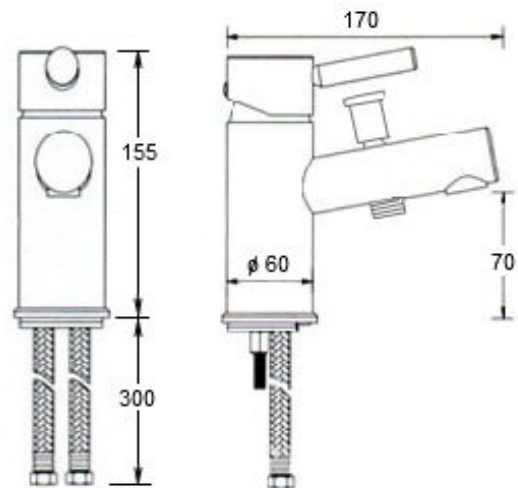

Fiana Monobloc Bath Filler

Product Code 100708

- **Monobloc Single Lever Bath Shower Mixer**
- **Cast Brass Body**
- **Brass Handle**
- **Full Aerator**
- **Supplied with 1.5m Shower Hose and Head**
- **Flexible Hoses, connector kit and accessories**
- **Suitable For Low Pressure**