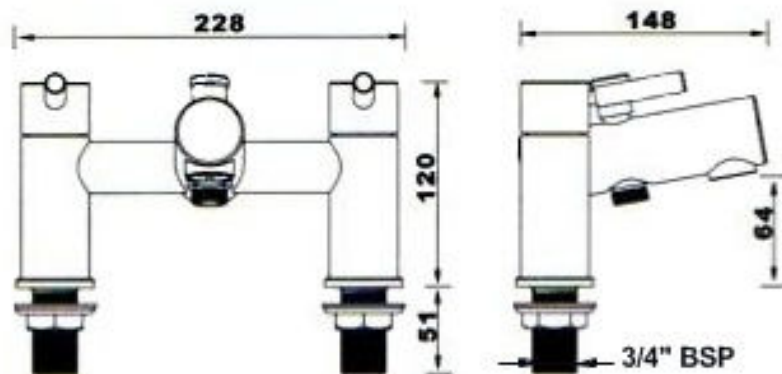

Fiana Bath Shower Mixer + Kit

Product Code 100702

- **Deck Mounted Bath Shower Mixer**
- **Cast Brass Body**
- **Brass Handle**
- **Full Aerator**
- **3/4" BSP Connections**
- **Suitable for Low Pressure**
- **Supplied with Shower Hose, Head and Clip**