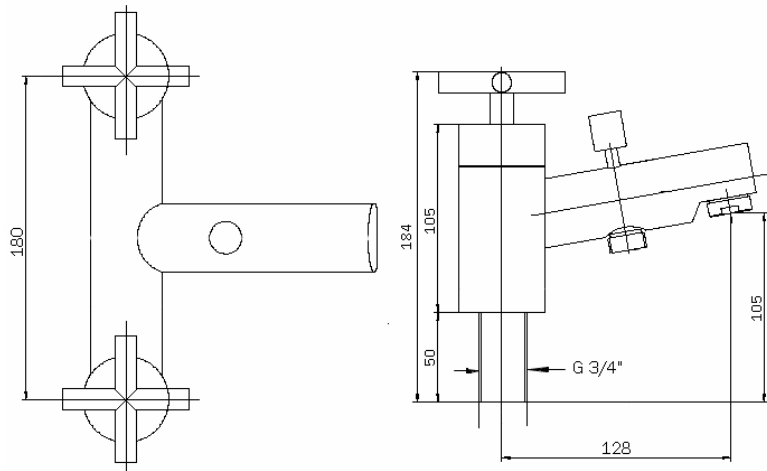

Carbis Bath Shower Mixer + Kit

Product Code 100688

- **Deck Mounted Bath Shower Mixer**
- **Cast Brass Body**
- **Brass Handle**
- **Full Aerator**
- **3/4" BSP Connections**
- **Minimum Pressure 0.5 bar**
- **Supplied with Shower Hose, Head and Clip**