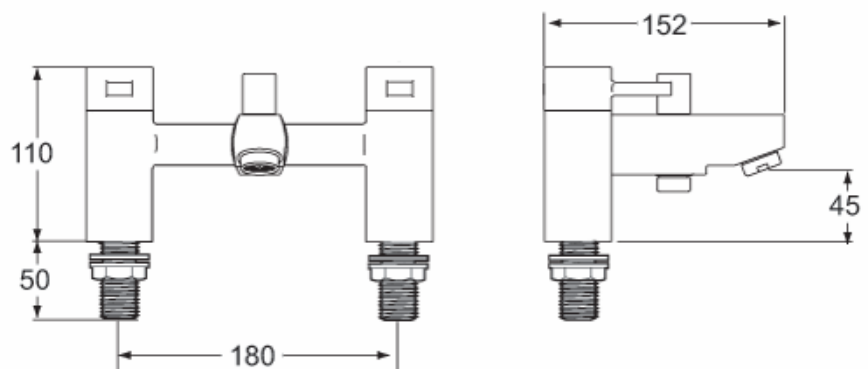

Qubella Bath Shower Mixer + Kit

Product Code 100665

- **Deck Mounted Bath Shower Mixer + Kit**
- **Cast Brass Body**
- **Brass Handle**
- **Full Aerator**
- **3/4" BSP Connections**
- **Minimum Pressure 0.25 bar**