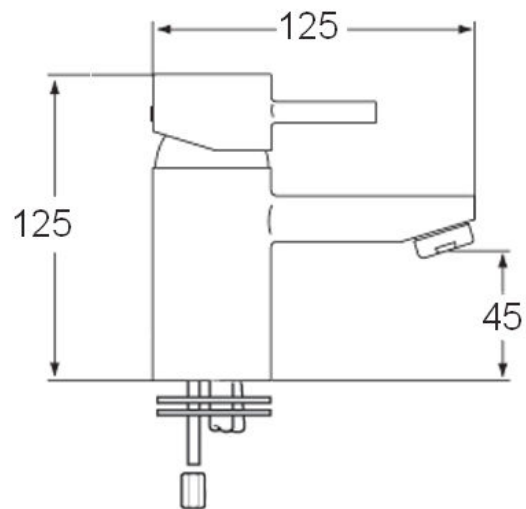

Qubella Mini Monobloc Basin Mixer

Product Code 100662

- **Mini Monobloc Single Lever Basin Mixer**
- **Cast Brass Body**
- **Brass Handle**
- **Full Aerator**
- **Supplied with Flexible Hoses, connector kit and accessories**
- **Minimum Pressure 0.25 bar**