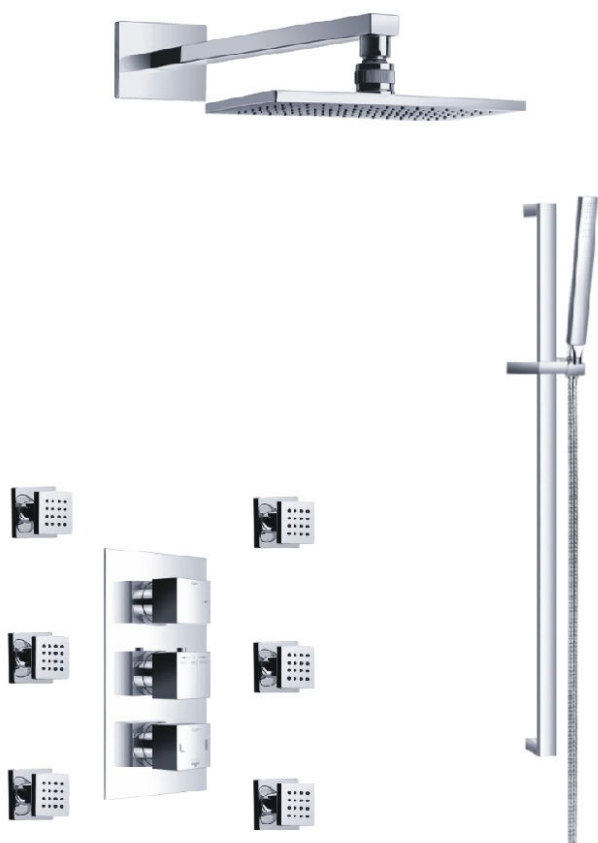

Qubella Thermostatic Concealed Bath Shower mixer plus fixed head and Body Jets

Product Code 100656

- **Dual Minimalist & Rain Shower Heads + Bath Filler + Body Jets**
- **Brass Tube, Chrome Plated**
- **Stainless Steel Double Interlocked Hose**
- **Max Temp 80°C**
- **Max Pressure - 6 bar**
- **Minimum Pressure 0.5 bar**
- **Easi Clean shower head**