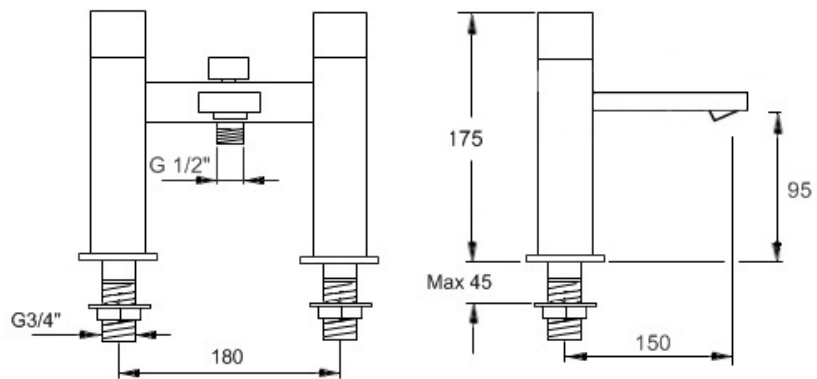

Qubella Bath Shower Mixer + Kit

Product Code 100654

- **Deck Mounted Bath Shower Mixer**
- **Cast Brass Body**
- **Brass Handle**
- **Full Aerator**
- **3/4" BSP Connections**
- **Minimum Pressure 0.5 bar**
- **Supplied with Shower Hose, Head and Clip**