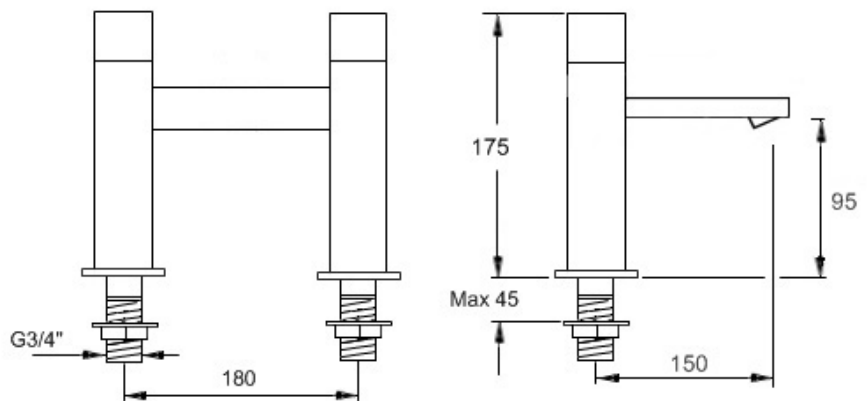

**Qubella Bath Filler - Deck Mounted**

Product Code 100653

- Deck Mounted Bath Filler
- Cast Brass Body
- Brass Handle
- Full Aerator
- 3/4" BSP Connections
- Minimum Pressure 0.5 bar