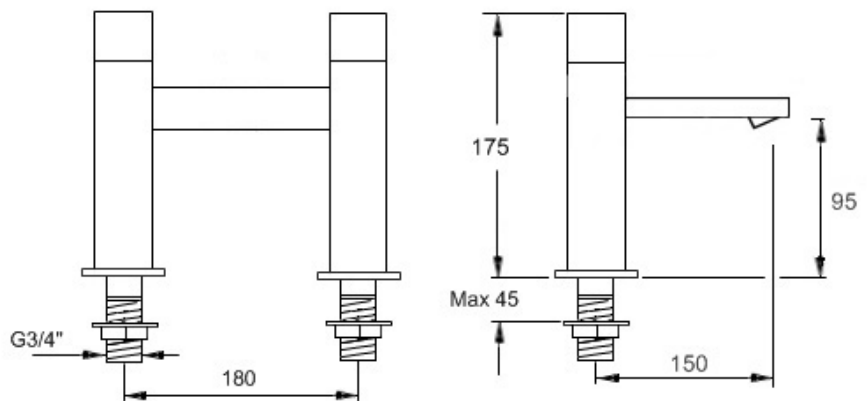

Qubella Bath Filler - Deck Mounted

Product Code 100653

- Deck Mounted Bath Filler
- Cast Brass Body
- Brass Handle
- Full Aerator
- 3/4" BSP Connections
- Minimum Pressure 0.5 bar