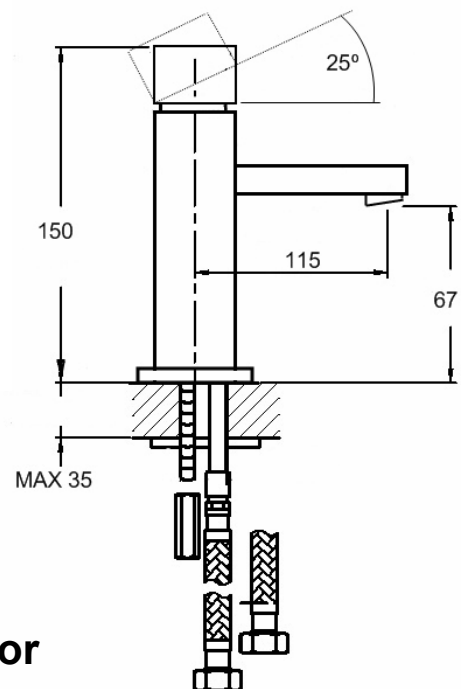

Qubella Monobloc Basin Mixer

Product Code 100652

- **Monobloc Single Lever Sink Mixer**
- **Cast Brass Body**
- **Brass Handle**
- **Full Aerator**
- **Supplied with Flexible Hoses, connector kit and accessories**
- **Minimum Pressure 0.5 bar**