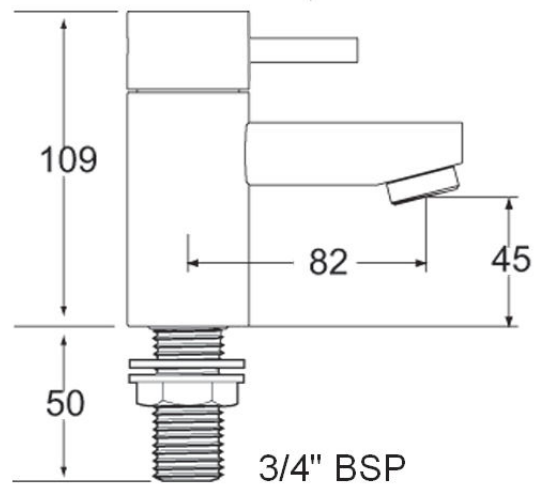

*Qubella Bath Taps - Pair*

Product Code 100651

- **Bath Taps - Pair**
- **Cast Brass Body**
- **Brass Handle**
- **Full Aerator**
- **Minimum Pressure 0.25 bar**
- **3/4" BSP Connections**