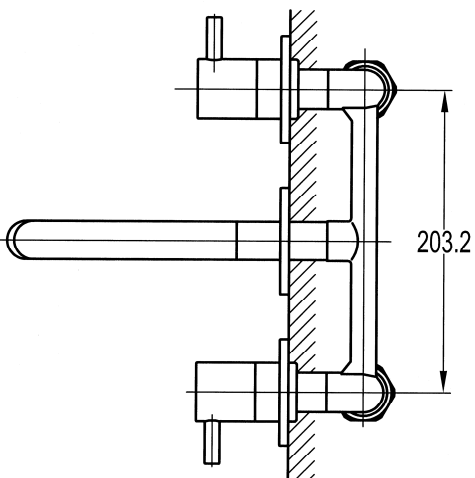

Le Grande Wall Mounted Basin Mixer

Product Code 100646

- **165mm - 190mm Spout**
- **Brass Tube, Chrome Plated**
- **Check valves & Filters Included**
- **Max Pressure - 6 bar**
- **Minimum Pressure 0.2 bar**
- **5 Year Guarantee**