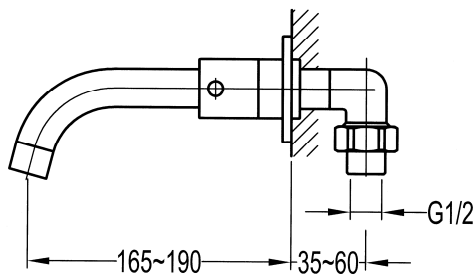

Le Grande Wall Mounted Basin Mixer

Product Code 100646

- **165mm - 190mm Spout**
- **Brass Tube, Chrome Plated**
- **Check valves & Filters Included**
- **Max Pressure - 6 bar**
- **Minimum Pressure 0.2 bar**
- **5 Year Guarantee**