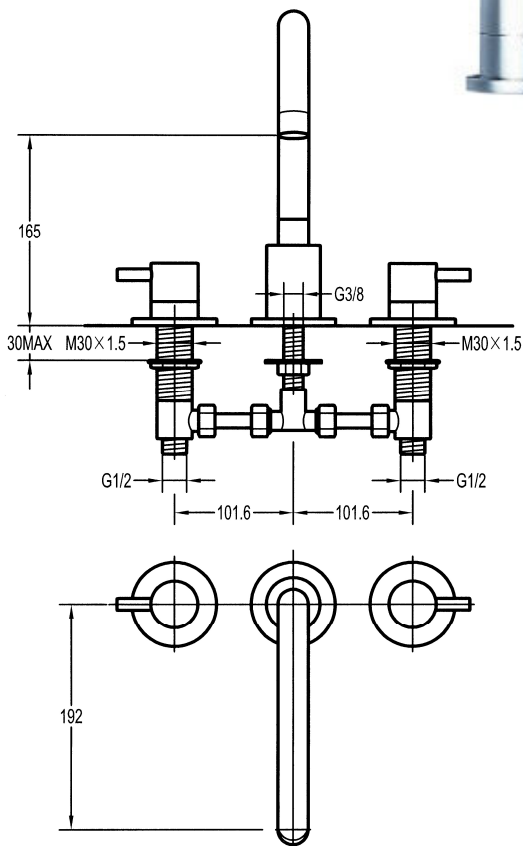

Le Grande 3 Hole Bath Filler

Product Code 100644

- **3 Hole Bath Filler**
- **1/2" BSP Inlets**
- **192mm Spout Reach**
- **Brass Tube, Chrome Plated**
- **Max Temp 80°C**
- **Max Pressure - 6 bar**
- **Minimum Pressure 0.5 bar**