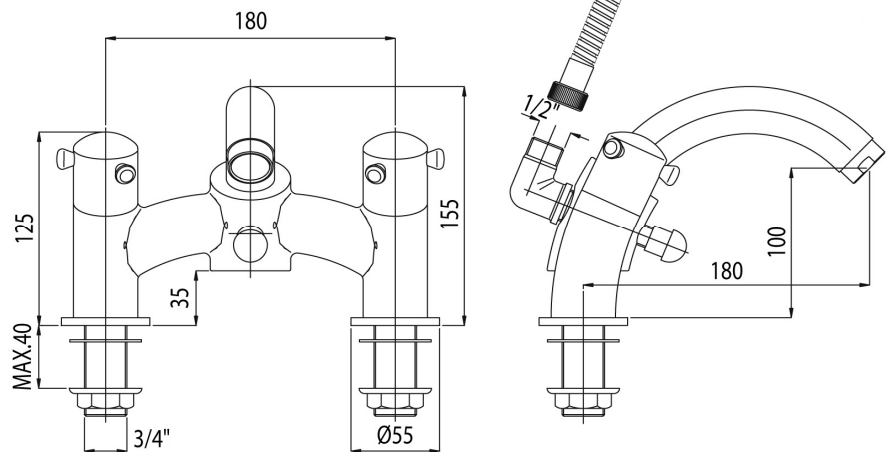

Karina Deck Mounted Bath Shower Mixer + Kit

Product Code 100633

- Deck Mounted Bath Shower Mixer + Kit
- Low Pressure
- Cast Brass Body
- Brass Handle
- 5 Year Guarantee
- Full Aerator