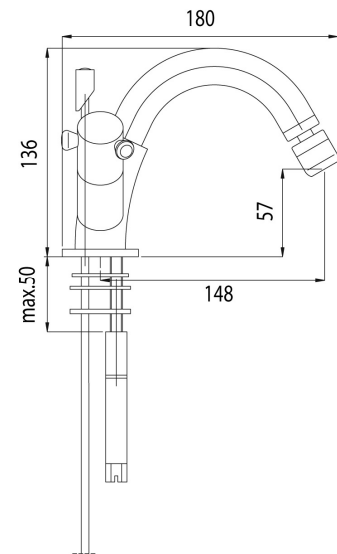

Karina Monobloc Basin Mixer + Pop Up Waste

Product Code 100630

- **Monobloc Basin Mixer**
- **Low Pressure**
- **Cast Brass Body**
- **Brass Handle**
- **Full Aerator**
- **Supplied with Copper Tails, connector kit and accessories**
- **Complete with Pop Up Waste**