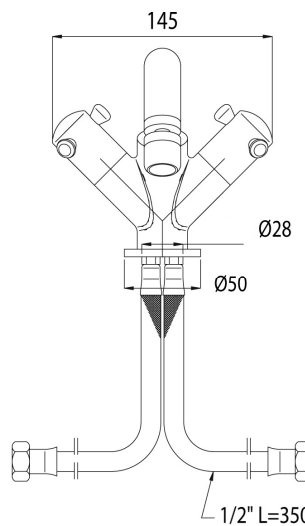

Karina Monobloc Basin Mixer + Pop Up Waste

Product Code 100630

- **Monobloc Basin Mixer**
- **Low Pressure**
- **Cast Brass Body**
- **Brass Handle**
- **Full Aerator**
- **Supplied with Copper Tails, connector kit and accessories**
- **Complete with Pop Up Waste**