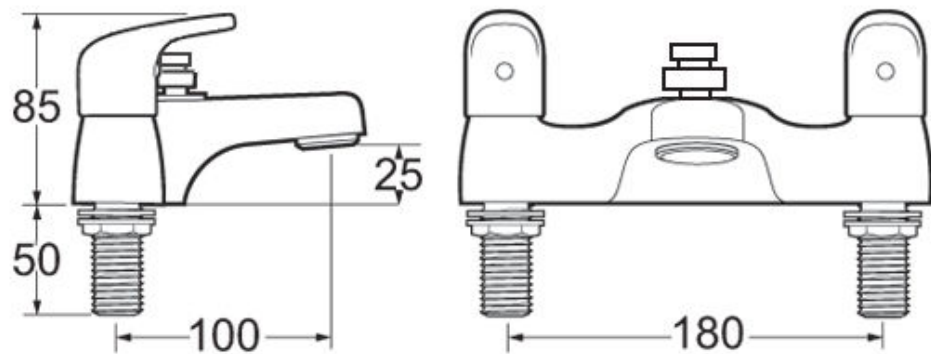

Alta Moda Deck Mounted Bath Shower Mixer

Product Code 100613

- **Deck Mounted Bath Shower Mixer + Kit**
- **Minimum Working Pressure 0.25 Bar**
- **Maximum Working Pressure 6 Bar**
- **Cast Brass Body**
- **Brass Handle**
- **Full Aerator**