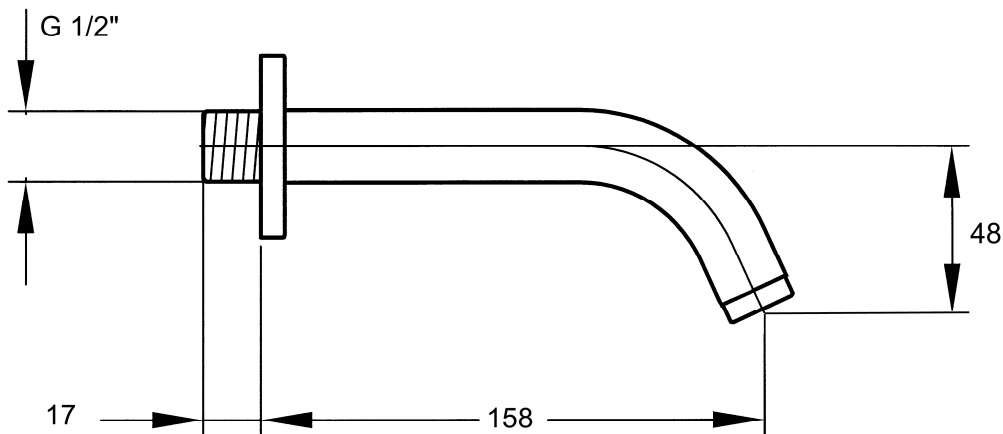

***Le Grandé Basin/Bath Spout***

Product Code 100597

- **Solid Brass Chrome Plated**
- **Circular Profile**
- **Circular Cover Plate**
- **1/2" BSP Connection**