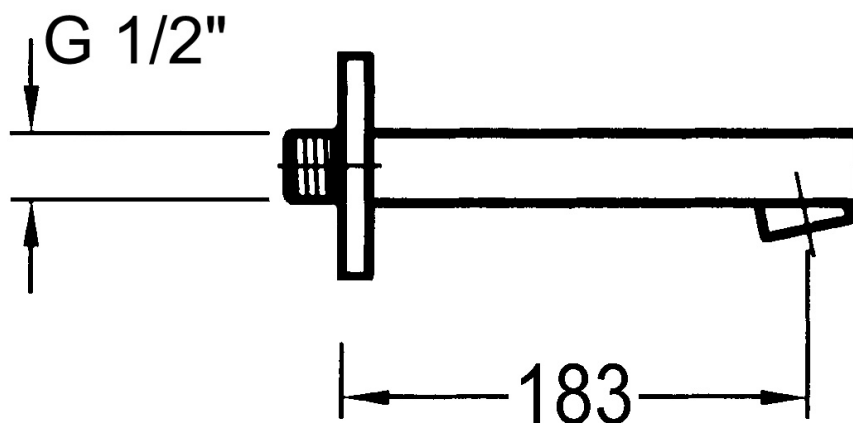

**Casella Basin/Bath Spout**

Product Code 100596

- **Solid Brass Chrome Plated**
- **Rectangular Profile**
- **Rectangular Cover Plate**
- **1/2" BSP Connections**