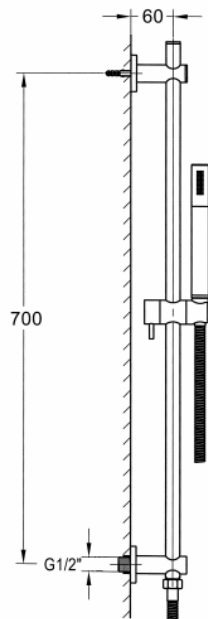

**Le Grandé Shower Kit - Concealed Inlet**

Product Code 100592

- **Concealed Inlet**
- **Deluxe Slide Bar**
- **Single Function Microphone Handset**
- **Highly Polished Chrome finish**
- **Max Temperature - 80°C**
- **Max Pressure - 6 Bar**
- **Material Chrome Brass, ABS & POM**