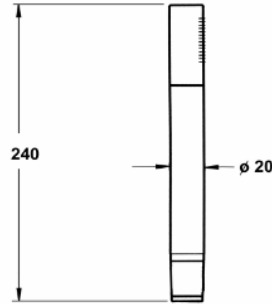

**Le Grandé Shower Kit - Concealed Inlet**

Product Code 100592

- **Concealed Inlet**
- **Deluxe Slide Bar**
- **Single Function Microphone Handset**
- **Highly Polished Chrome finish**
- **Max Temperature - 80°C**
- **Max Pressure - 6 Bar**
- **Material Chrome Brass, ABS & POM**