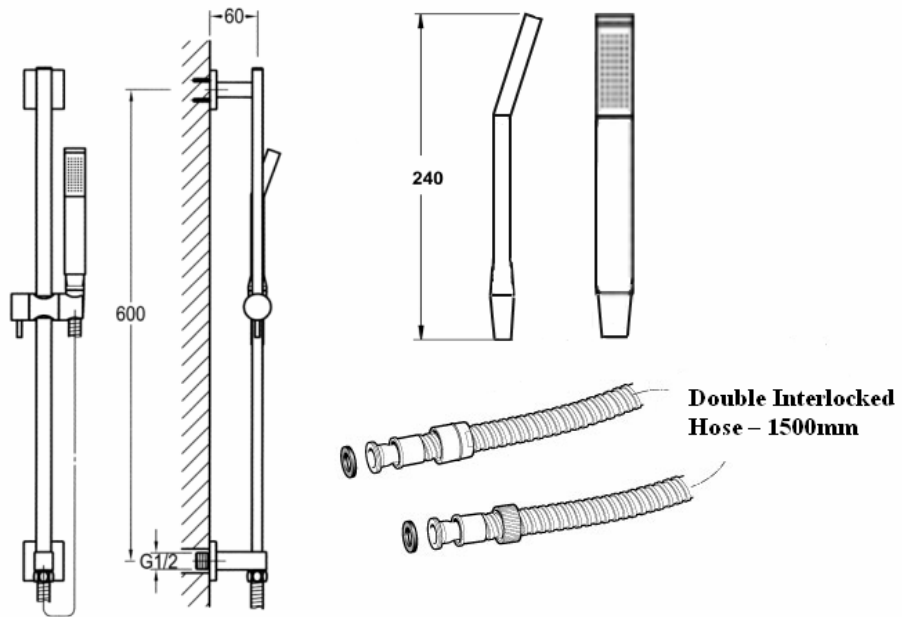

Casella Shower Kit - Concealed Inlet

Product Code 100591

- **Concealed Inlet**
- **Deluxe Square Slide Bar**
- **Single Function Microphone Handset**
- **Highly Polished Chrome finish**
- **Max Temperature - 80°C**
- **Max Pressure - 6 Bar**
- **Material Chrome Brass, ABS & POM**