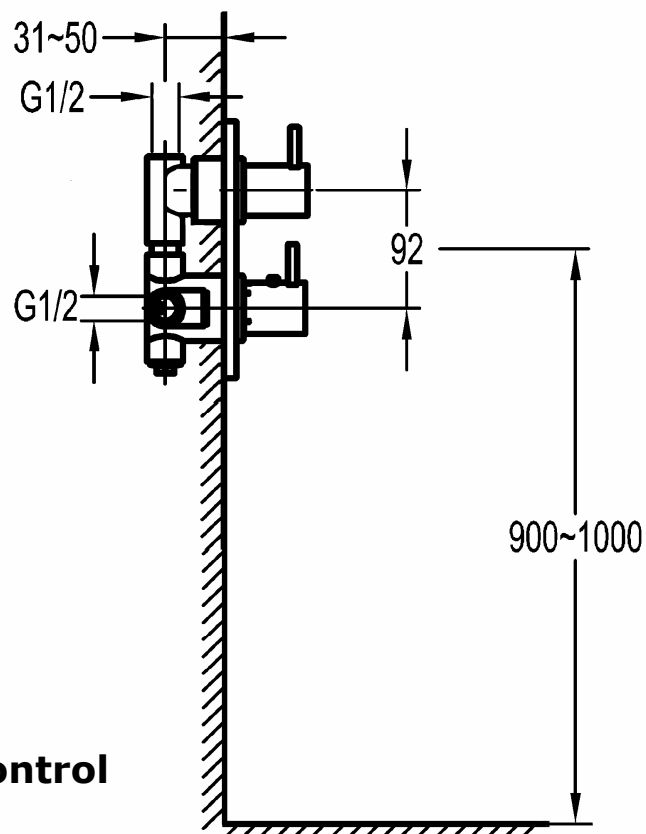

Casella Concealed Thermostatic 1 Way Shower Valve

Product Code 100587

- **1 Way Shower Valve**
- **Full Thermostatic Control**
- **Brass Body and Handles**
- **Separate Flow & Temperature Control**
- **Temperature Safety Stop**
- **Check Valves & Filters Included**
- **5 Year Guarantee**
- **Minimum Inlet Pressure 0.5 bar**