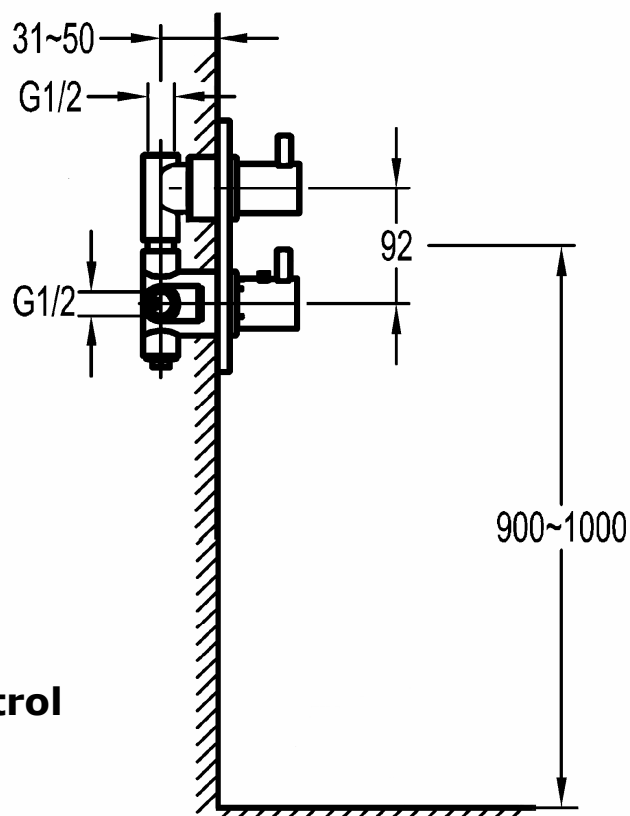

Le Grandé Concealed Thermostatic 1 Way Shower Valve Product Code 100586S

- **1 Way Shower Valve**
- **Full Thermostatic Control**
- **Brass Body and Handles**
- **Separate Flow & Temperature Control**
- **Temperature Safety Stop**
- **Check Valves & Filters Included**
- **5 Year Guarantee**
- **Minimum Inlet Pressure 0.5 bar**