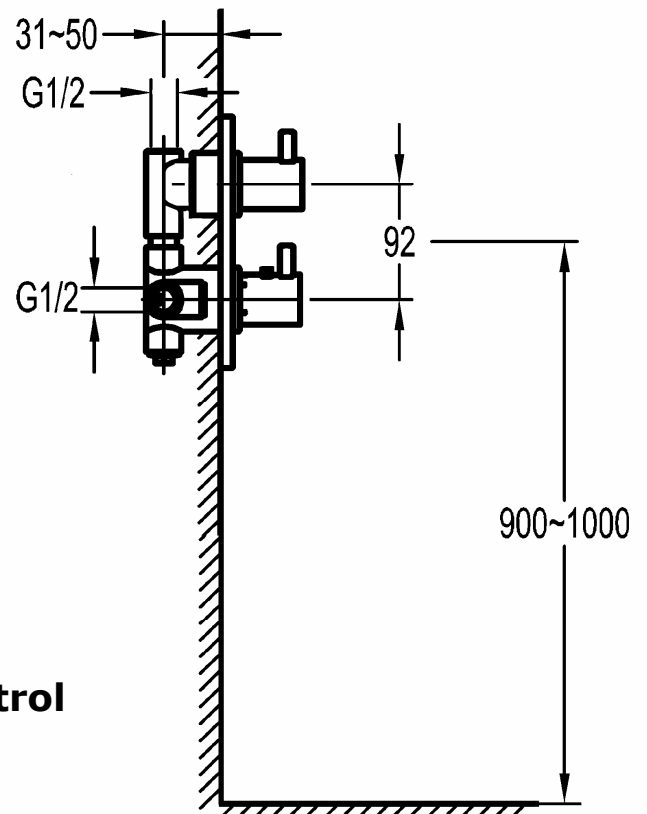

Le Grandé Concealed Thermostatic 1 Way Shower Valve Product Code 100586

- **1 Way Shower Valve**
- **Full Thermostatic Control**
- **Brass Body and Handles**
- **Separate Flow & Temperature Control**
- **Temperature Safety Stop**
- **Check Valves & Filters Included**
- **5 Year Guarantee**
- **Minimum Inlet Pressure 0.5 bar**