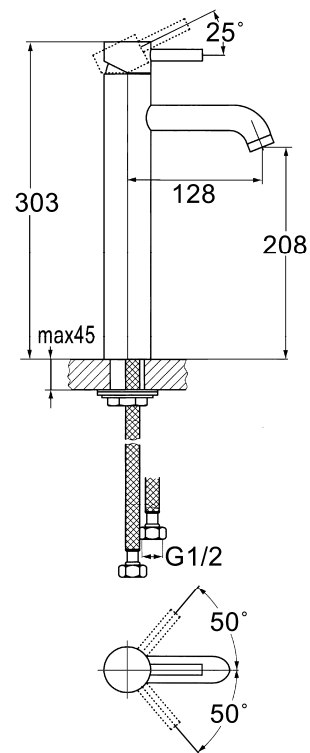

Le Grandé Tall Basin Mixer

Product Code 100582

- **Monobloc Single Lever Tall Basin Mixer**
- **Cast Brass Body**
- **Brass Handle**
- **Full Aerator**
- **Supplied with Flexible Hoses, connector kit and accessories**