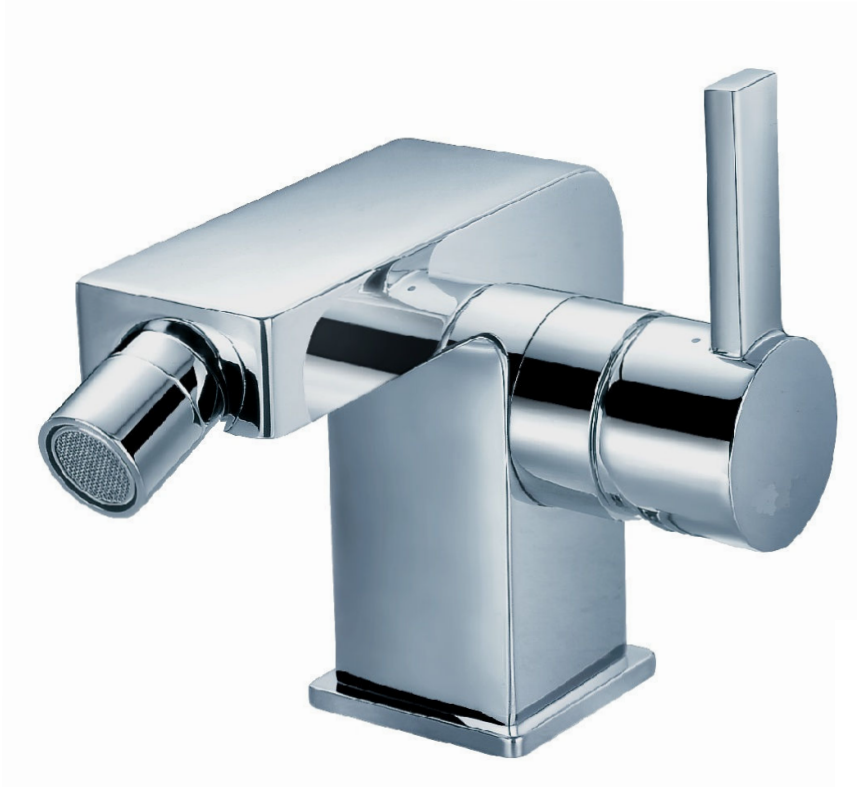

**Casella Bidet Mixer + Pop Up Waste**

Product Code 100559

- **Monobloc Single Lever Bidet Mixer**
- **Cast Brass Body**
- **Brass Handle**
- **Full Aerator**
- **Supplied with Flexible Hoses, connector kit and accessories**
- **Complete with Pop Up Waste**