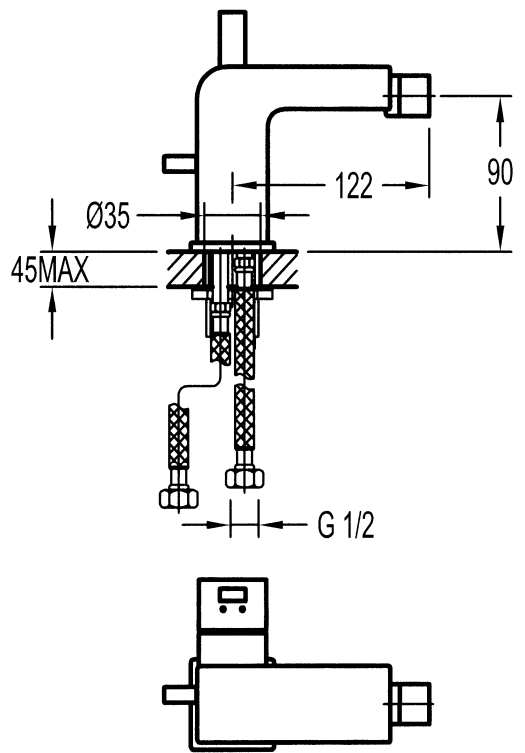

**Casella Bidet Mixer + Pop Up Waste**

Product Code 100559

- **Monobloc Single Lever Bidet Mixer**
- **Cast Brass Body**
- **Brass Handle**
- **Full Aerator**
- **Supplied with Flexible Hoses, connector kit and accessories**
- **Complete with Pop Up Waste**