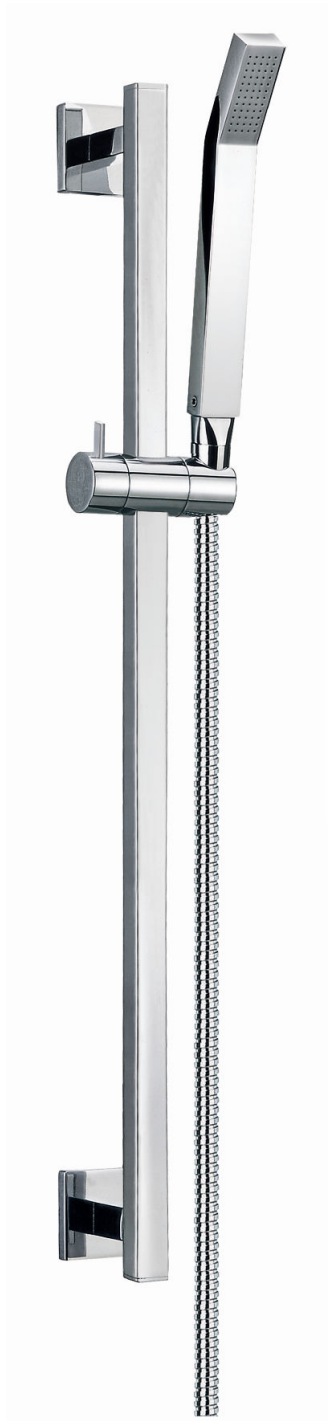

**Casella Shower Kit**

Product Code 100549

- **Deluxe Square Slide Bar**
- **Single Function Microphone Handset**
- **Highly Polished Chrome finish**
- **Max Temperature - 80°C**
- **Max Pressure - 6 Bar**
- **Material Chrome Brass, ABS & POM**