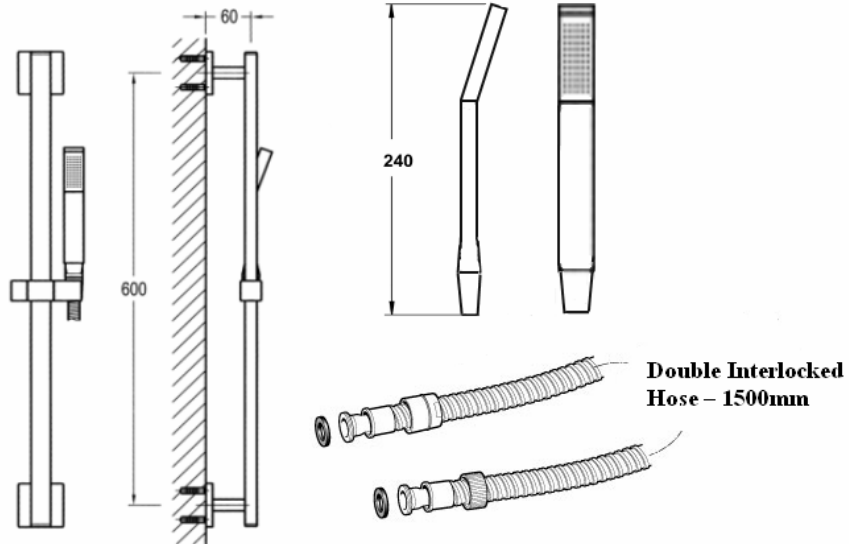

**Casella Shower Kit**

Product Code 100549

- **Deluxe Square Slide Bar**
- **Single Function Microphone Handset**
- **Highly Polished Chrome finish**
- **Max Temperature - 80°C**
- **Max Pressure - 6 Bar**
- **Material Chrome Brass, ABS & POM**