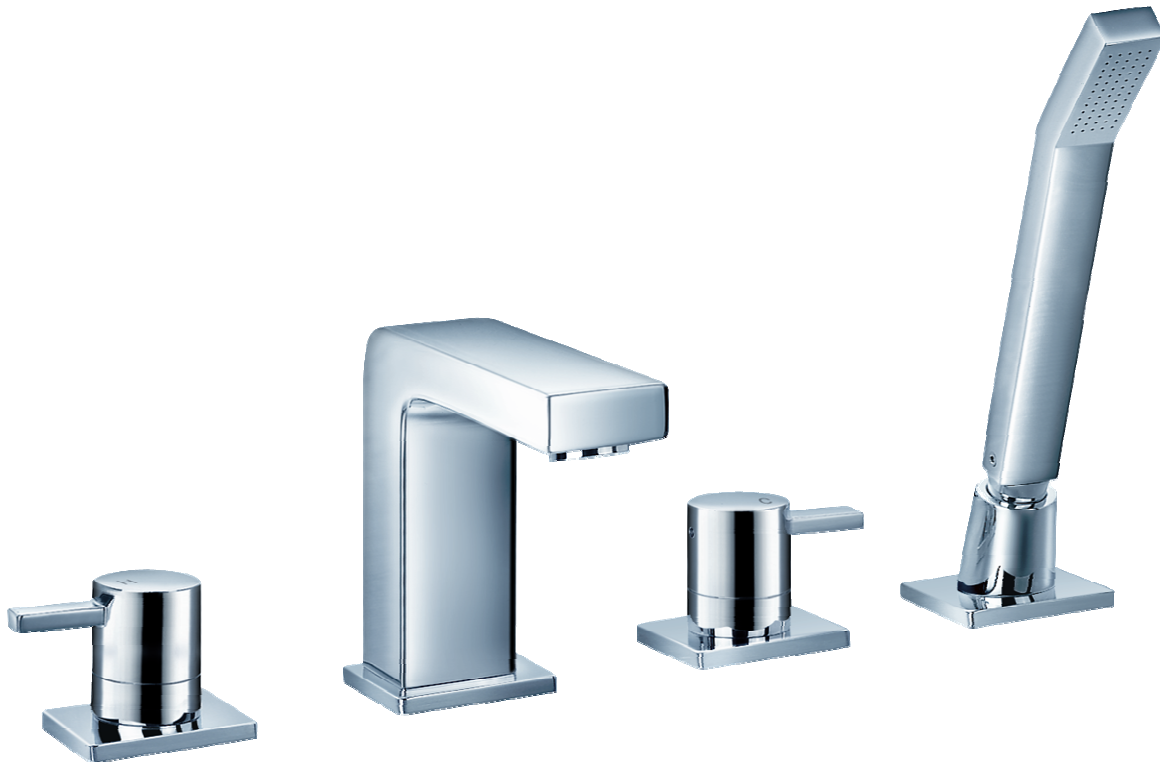

Casella 4 Hole Bath Shower Mixer

Product Code 100547

- **4 Hole Bath Filler and Shower Set**
- **Brass Tube, Chrome Plated**
- **Stainless Steel Double Interlocked Hose**
- **Max Temp 80°C**
- **Max Pressure - 6 bar**
- **Minimum Pressure 0.5 bar**