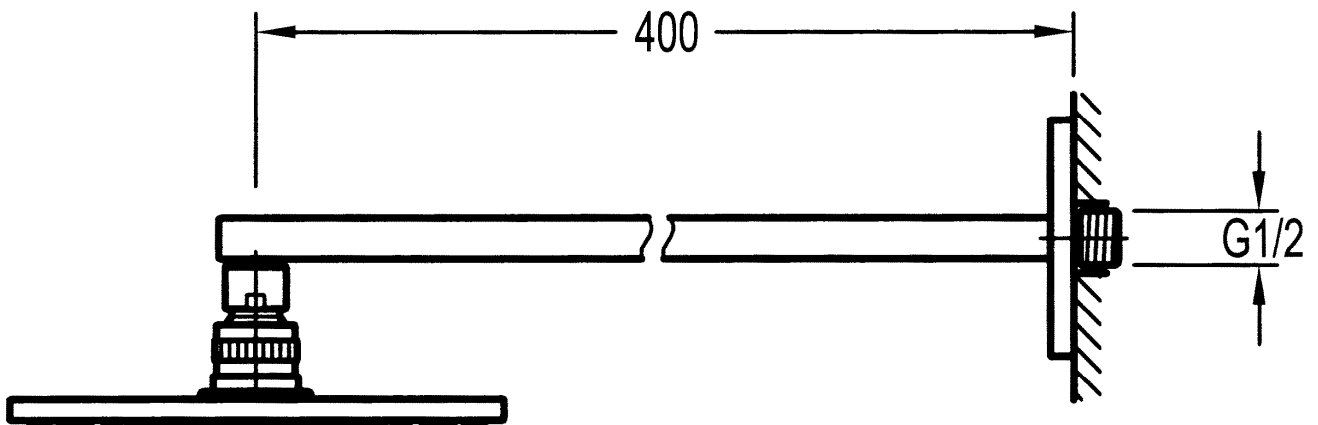

**Casella Overhead Fixed Arm & Rainshower**

Product Code 100545

- **Solid Brass Chrome Plated**
- **200mm x 100mm Shower Rose & swivel connection**
- **1/2" Bsp End Fitting**
- **Anti Scale Outlets**