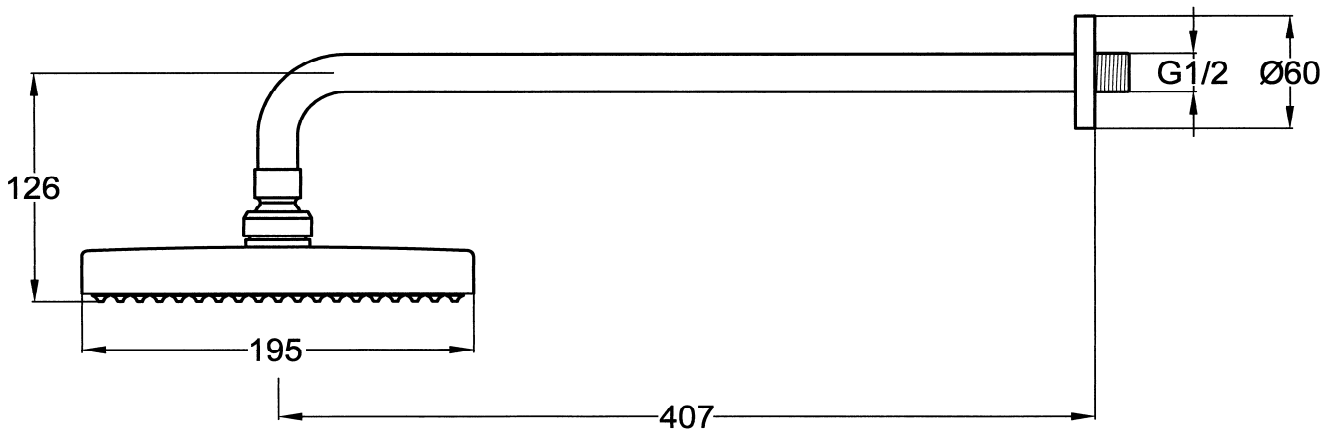

Le Grandé Overhead Fixed Arm & Rainshower

Product Code 100544

- **Solid Brass Chrome Plated**
- **200mm Shower Rose & swivel connection**
- **1/2" Bsp End Fitting**
- **Anti Scale Outlets**