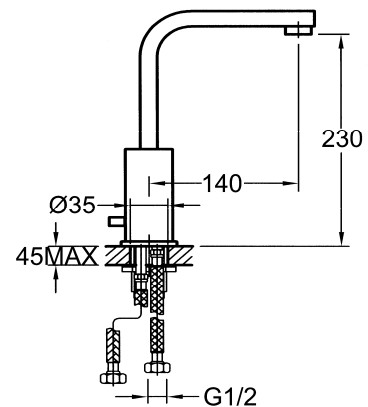

Casella Tall Basin Mixer + Pop Up Waste

Product Code 100540

- **Monobloc Single Lever Swivel Basin Mixer**
- **Cast Brass Body**
- **Brass Handle**
- **Full Aerator**
- **Supplied with Flexible Hoses, connector kit and accessories**
- **Complete with Pop Up Waste**