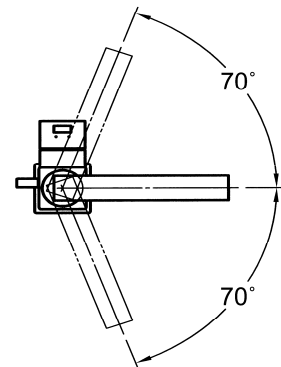

Casella Tall Basin Mixer + Pop Up Waste

Product Code 100540

- **Monobloc Single Lever Swivel Basin Mixer**
- **Cast Brass Body**
- **Brass Handle**
- **Full Aerator**
- **Supplied with Flexible Hoses, connector kit and accessories**
- **Complete with Pop Up Waste**