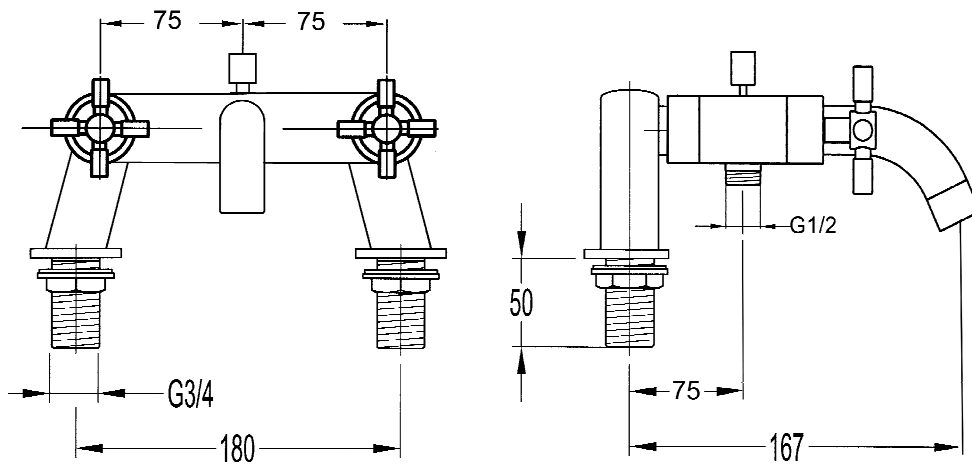

**Mini Cros Bath Shower Mixer Complete with Deck Mounting Pillars and Kit**

Product Code 100522

- **Deck Mounted Bath Shower Mixer**
- **Cast Brass Body**
- **Brass Handle**
- **Full Aerator**
- **3/4" BSP Connections**
- **Minimum Pressure 0.25 Bar**
- **Supplied with Shower Hose, Head and Clip**