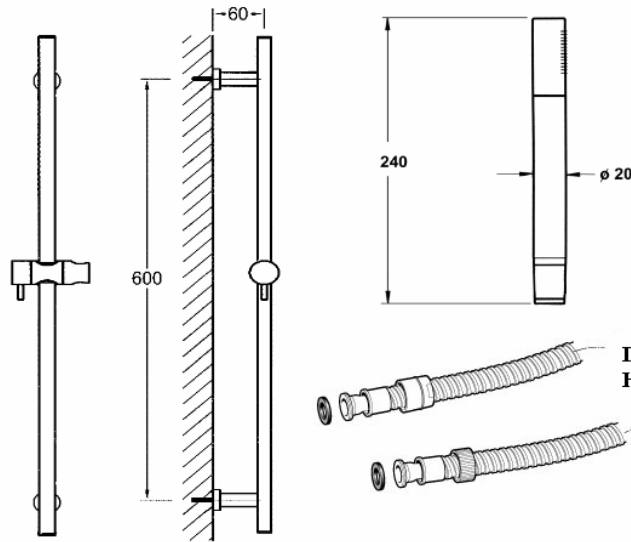

Le Grandé Microphone Shower Kit

Product Code 100515

**Double Interlocked
Hose – 1500mm**

1. Center jet	2. Normal	3. Combi pulse	4. Pulse massage	5. Stop
 Jet	 Normal	 Combi Pulse	 Pulse Massage	 Stop

- **Deluxe Slide Bar**
- **Single Function Microphone Handset**
- **Highly Polished Chrome finish**
- **Max Temperature - 80°C**
- **Max Pressure - 6 Bar**
- **Material Chrome Brass, ABS & POM**