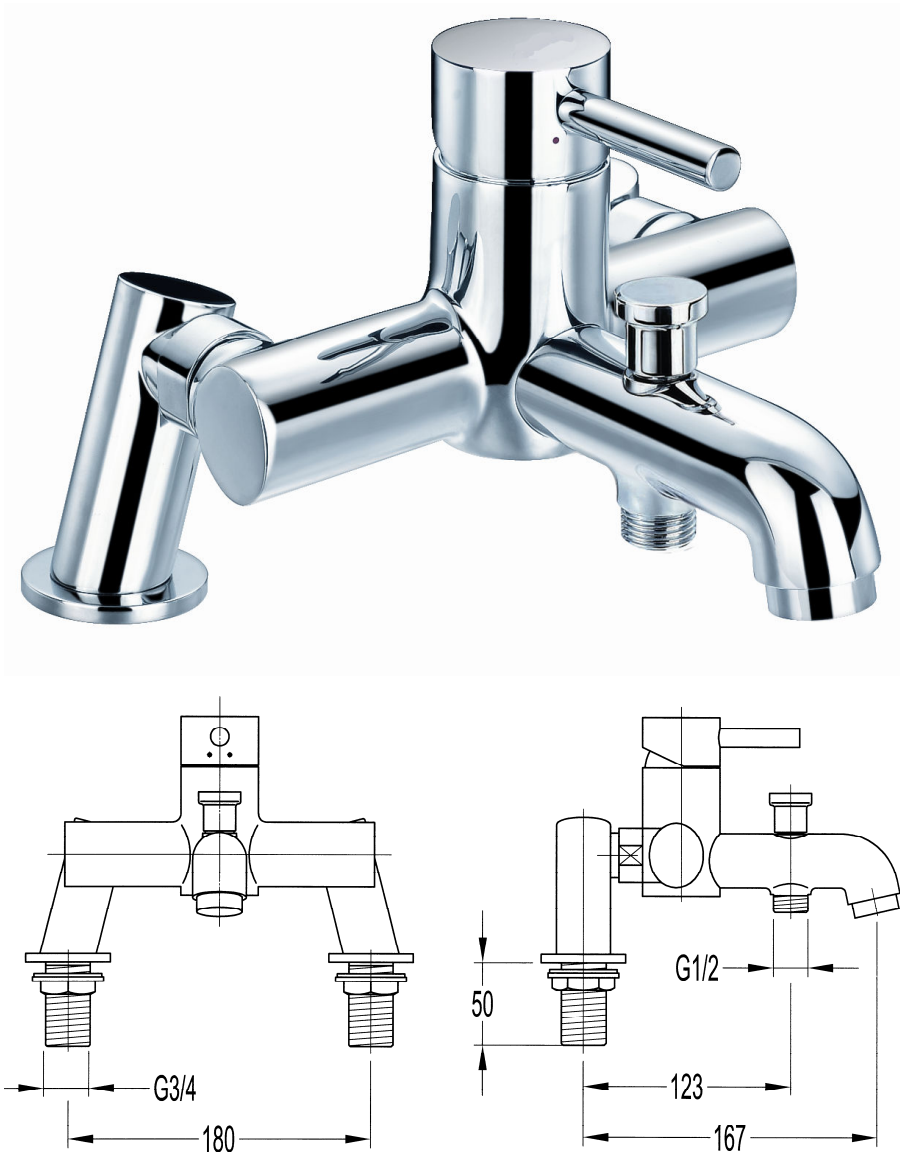

*Le Grandé Bath Shower Mixer*

Product Code 100512

- Complete with deck mounting pillars + shower kit
- Brass Tube, Chrome Plated
- Check valves & Filters Included
- Max Pressure - Head 6 bar
- Minimum Pressure 0.2 bar
- 5 Year Guarantee