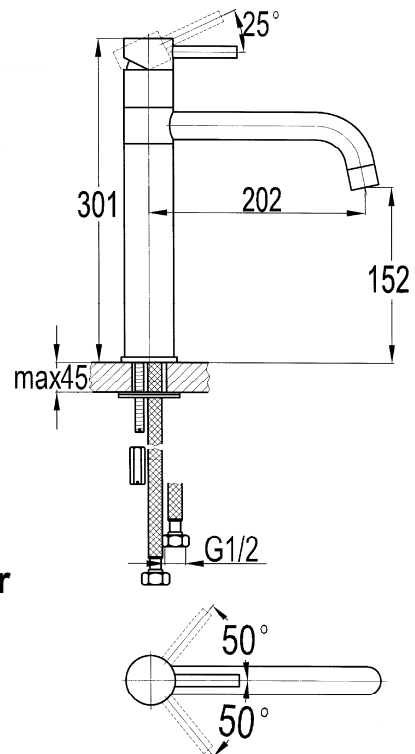

Le Grandé Sink Mixer

Product Code 100511

- **Monobloc Single Lever Tall Sink Mixer**
- **Swivel Spout**
- **Cast Brass Body**
- **Brass Handle**
- **Full Aerator**
- **Supplied with Flexible Hoses, connector kit and accessories**