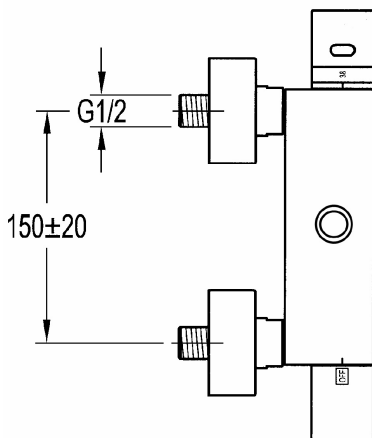

Montana Thermostatic Bar Shower Valve Top Outlet

Product Code 100506

- **Full Thermostatic Control**
- **Brass Body**
- **Separate Flow & Temperature Control**
- **Temperature Safety Stop**
- **Check Valves & Filters Included**
- **Centre Outlet**
- **5 Year Guarantee**
- **Minimum Inlet Pressure 0.25 bar**