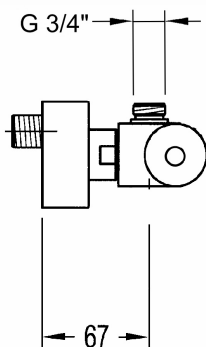

Montana Thermostatic Bar Shower Valve Top Outlet

Product Code 100506

- **Full Thermostatic Control**
- **Brass Body**
- **Separate Flow & Temperature Control**
- **Temperature Safety Stop**
- **Check Valves & Filters Included**
- **Centre Outlet**
- **5 Year Guarantee**
- **Minimum Inlet Pressure 0.25 bar**