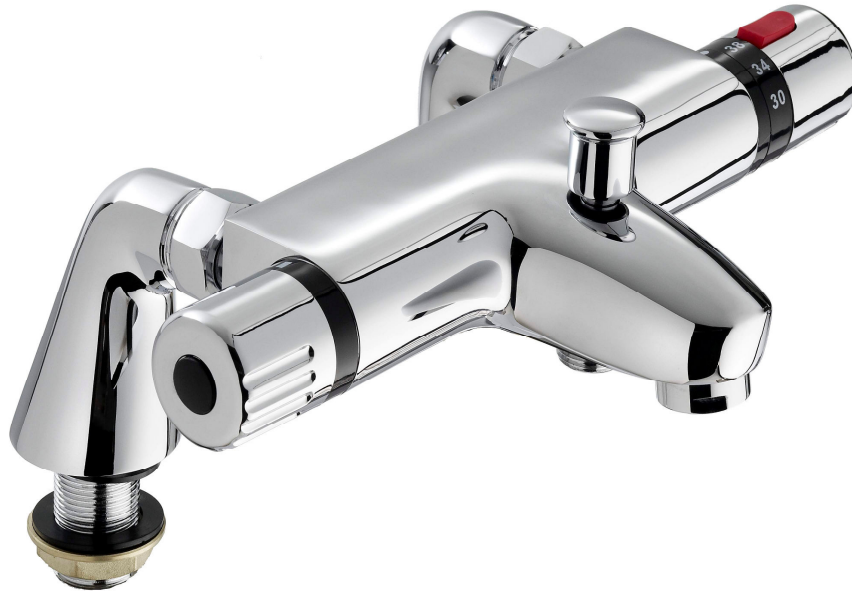

**Montana Thermostatic Bath Shower Mixer  
Complete with Pillars and Kit**

Product Code 100505

- **Full Thermostatic Control**
- **Brass Body**
- **Separate Flow & Temperature Control**
- **Temperature Safety Stop**
- **Check Valves & Filters Included**
- **Centre outlet**
- **5 Year Guarantee**
- **Minimum Inlet Pressure 0.25 bar**