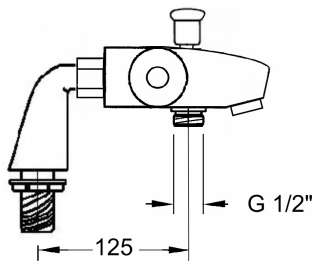

**Montana Thermostatic Bath Shower Mixer  
Complete with Pillars and Kit**

Product Code 100505

- **Full Thermostatic Control**
- **Brass Body**
- **Separate Flow & Temperature Control**
- **Temperature Safety Stop**
- **Check Valves & Filters Included**
- **Centre outlet**
- **5 Year Guarantee**
- **Minimum Inlet Pressure 0.25 bar**