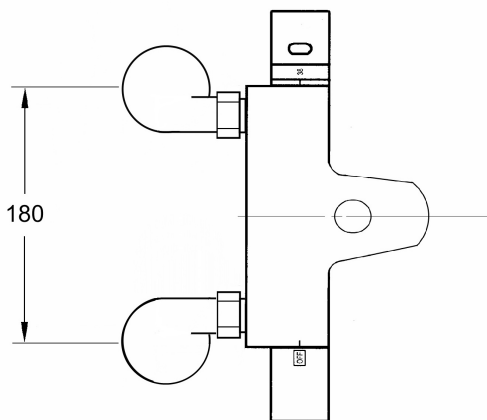

**Montana Thermostatic Bath Shower Mixer  
Complete with Pillars and Kit**

Product Code 100505

- **Full Thermostatic Control**
- **Brass Body**
- **Separate Flow & Temperature Control**
- **Temperature Safety Stop**
- **Check Valves & Filters Included**
- **Centre outlet**
- **5 Year Guarantee**
- **Minimum Inlet Pressure 0.25 bar**