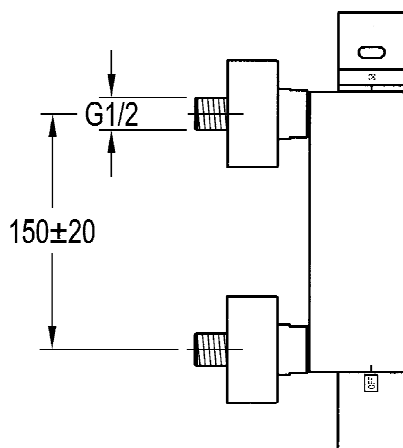

**Montana Thermostatic Bar Shower Valve**

Product Code 100503

- **Full Thermostatic Control**
- **Brass Body**
- **Separate Flow & Temperature Control**
- **Temperature Safety Stop**
- **Check Valves & Filters Included**
- **Offset outlet**
- **5 Year Guarantee**
- **Minimum Inlet Pressure 0.25 bar**