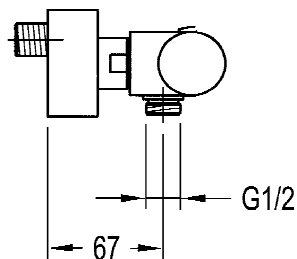

**Montana Thermostatic Bar Shower Valve**

Product Code 100503

- **Full Thermostatic Control**
- **Brass Body**
- **Separate Flow & Temperature Control**
- **Temperature Safety Stop**
- **Check Valves & Filters Included**
- **Offset outlet**
- **5 Year Guarantee**
- **Minimum Inlet Pressure 0.25 bar**