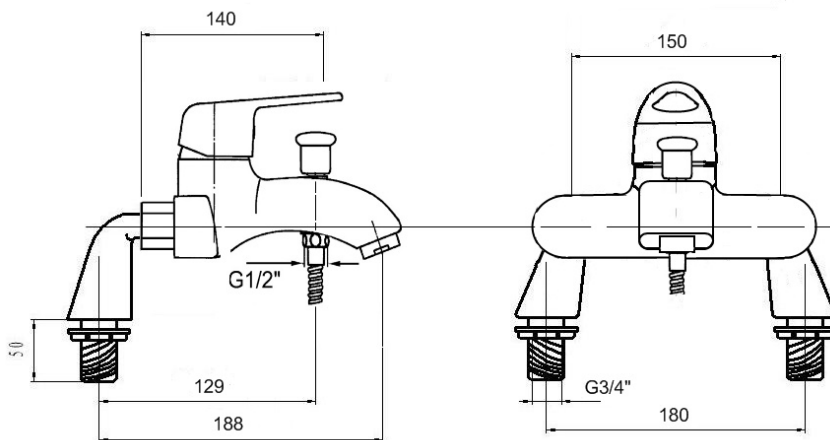

## Montana Bath Shower Mixer Complete with Deck Mounting Pillars and Kit

Product Code 100502

- Complete with deck mounting pillars + shower kit and Hose
- Brass Tube, Chrome Plated
- Check valves & Filters Included
- Minimum Pressure 0.2 bar
- 5 Year Guarantee