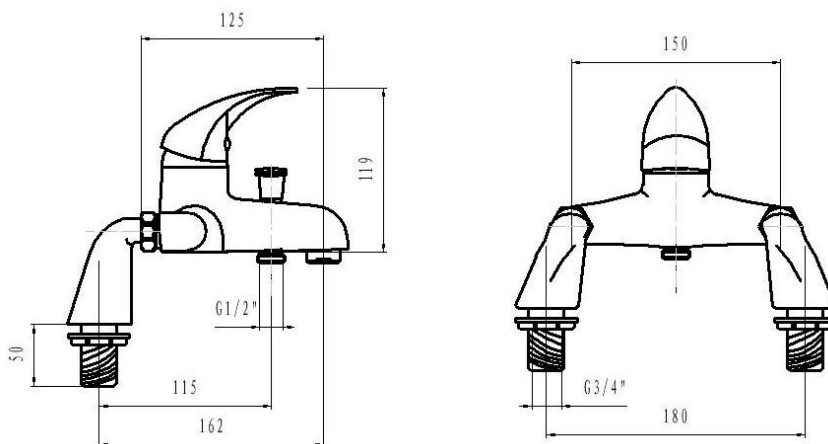

Mini Montana Bath Shower Mixer Complete with Deck Mounting Pillars and Kit Product Code 100498

- Complete with deck mounting pillars + shower kit and Hose
- Brass Tube, Chrome Plated
- Check valves & Filters Included
- Minimum Pressure 0.5 bar