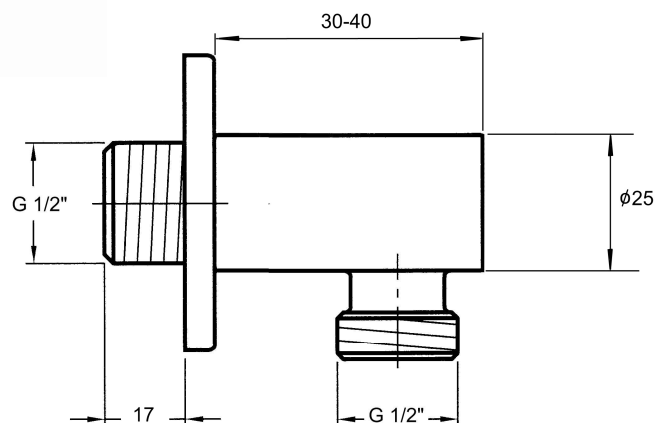

Circular Shower Wall Outlet Elbow

Product Code 100496

- **Solid Brass Chrome Plated**
- **Circular Profile**
- **Adjustable Circular Cover Plate**
- **1/2" BSP Inlet**
- **1/2" BSP Outlet**
-