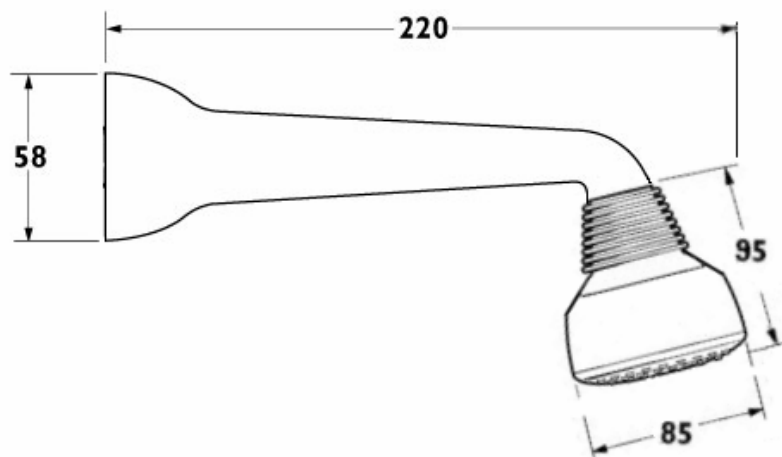

Single Mode Shower Head Complete with Shower Arm

Product Code 100471

- **Solid Brass Shower Arm**
- **Swivel Head**
- **Single Function Anti Scale Shower Head**
- **Simple Robust Design**
- **Highly Polished Chrome Finish**
- **1/2" Female BSP Connection.**