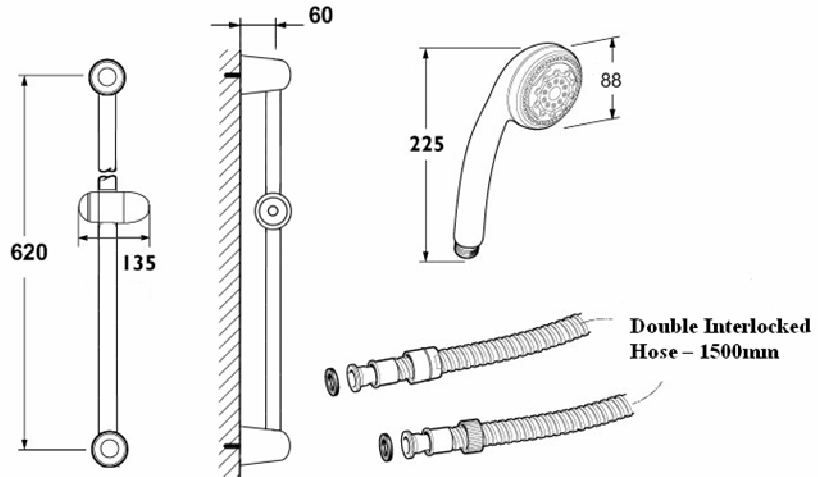

Montana Shower Kit

Product Code 100383

1. Center jet	2. Normal	3. Combi pulse	4. Pulse massage	5. Stop
 Jet	 Normal	 Combi Pulse	 Puls Massage	 Stop

- **Multi Function Shower Head**
- **Limescale Prevention Device**
- **Max Temperature - 80°C**
- **Max Pressure - 6 Bar**
- **Soap Dish Included**
- **Material Chrome Brass, ABS & POM**