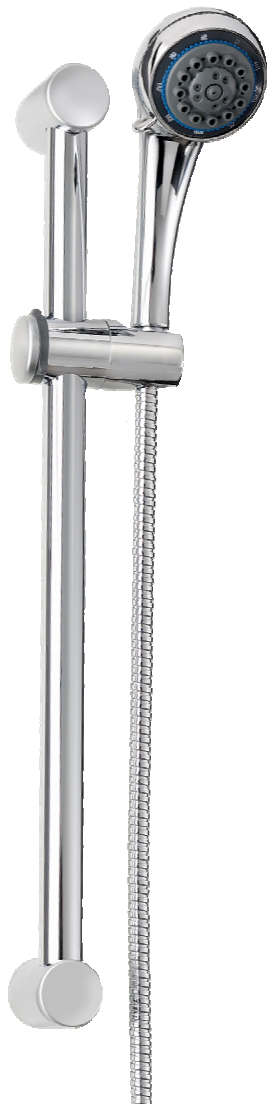

Montana Shower Kit

Product Code 100383

1. Center jet	2. Normal	3. Combi pulse	4. Pulse massage	5. Stop
 Jet	 Normal	 Combi Puls	 Puls Massage	 Stop

- **Multi Function Shower Head**
- **Limescale Prevention Device**
- **Max Temperature - 80°C**
- **Max Pressure - 6 Bar**
- **Material Chrome Brass, ABS & POM**