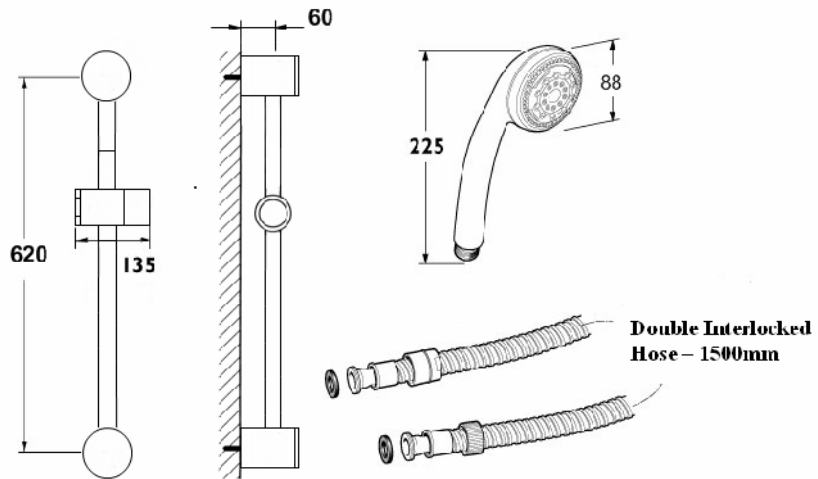

Montana Shower Kit

Product Code 100383

1. Center jet	2. Normal	3. Combi pulse	4. Pulse massage	5. Stop
 Jet	 Normal	 Combi Puls	 Puls Massage	 Stop

- **Multi Function Shower Head**
- **Limescale Prevention Device**
- **Max Temperature - 80°C**
- **Max Pressure - 6 Bar**
- **Material Chrome Brass, ABS & POM**