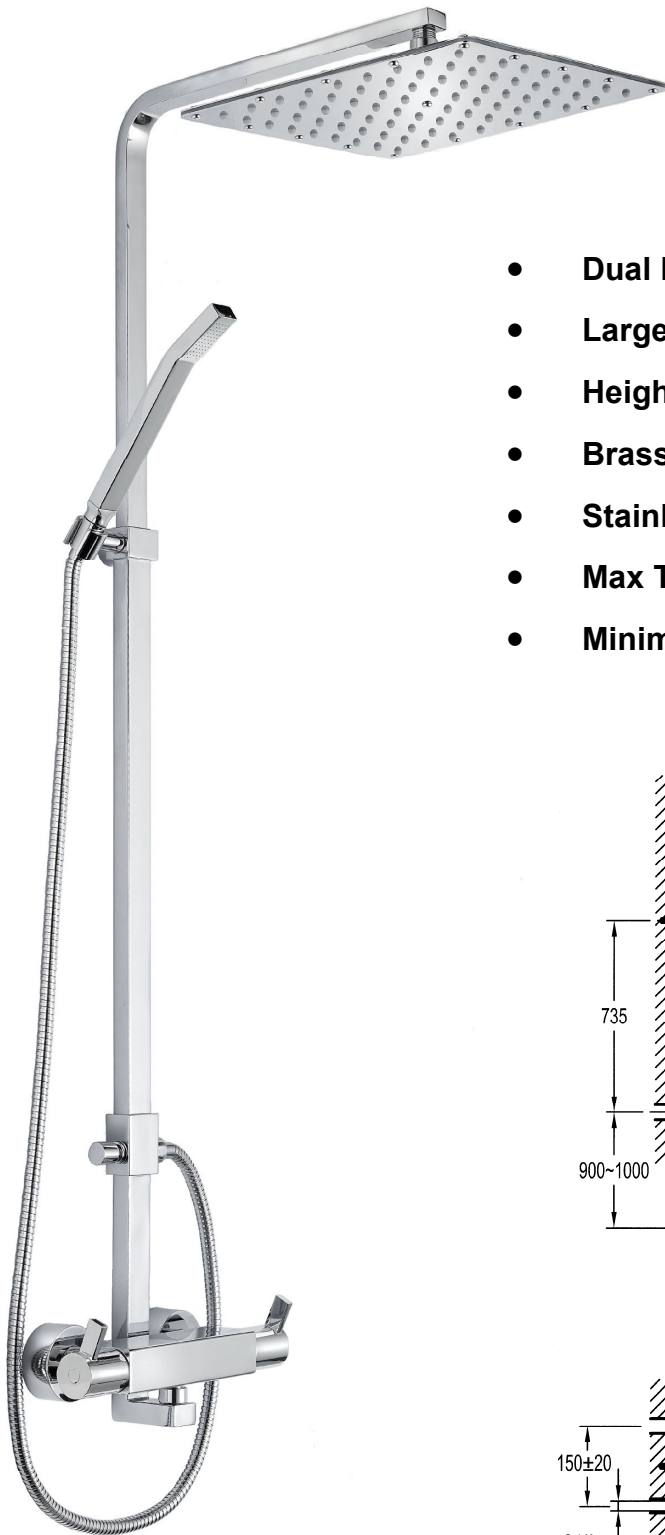

Casella Duo Thermostatic Shower Set

Product Code 100245

- **Dual Minimalist & Rain Shower Heads**
- **Large 300mm Square Rainshower Head**
- **Height Adjustment of 450mm**
- **Brass Tube, Chrome Plated**
- **Stainless Steel Double Interlocked Hose**
- **Max Temp 80°C**
- **Minimum Pressure 0.5 bar**