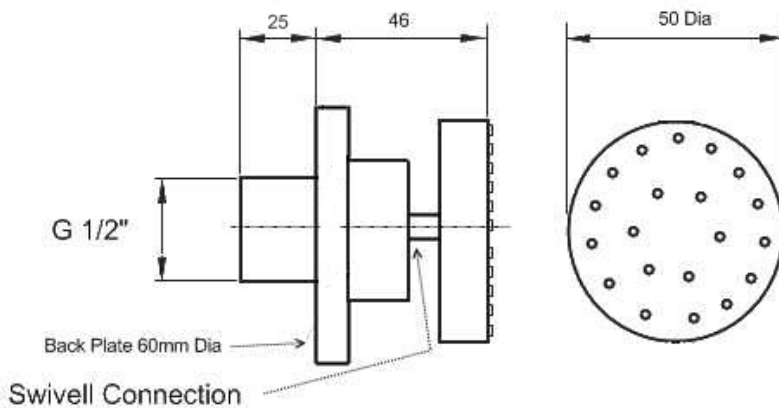

## Circular Body Jet

Product Code 100231

- **Solid Brass Chrome Plated**
- **Circular Profile**
- **Circular Cover Plate**
- **1/2" BSP Connection**
- **Swivel Head**