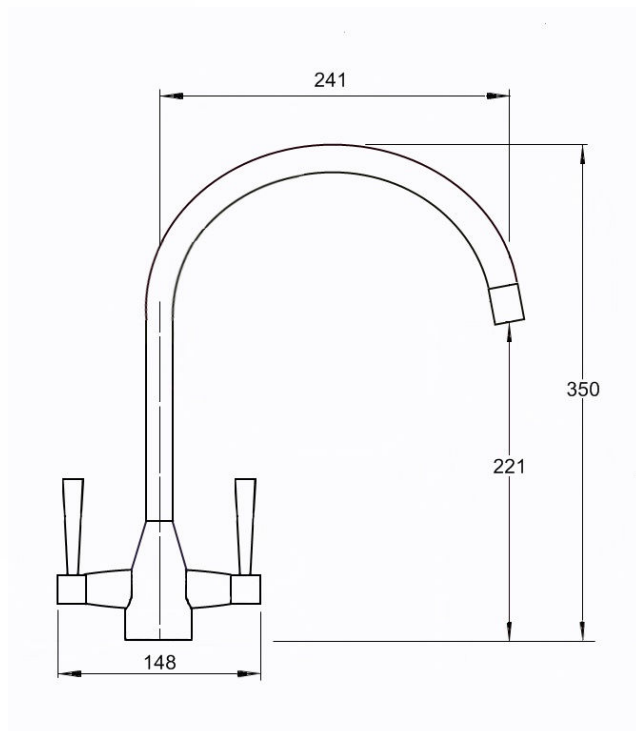

Lancaster Duo Swan Sink Mixer

Product Code 100180

- **Lancaster Twin Lever Sink Mixer**
- **Swivel Spout**
- **Cast Brass Body**
- **Brass Handle**
- **Full Aerator**
- **Supplied with Flexible Hoses, connector kit and accessories**