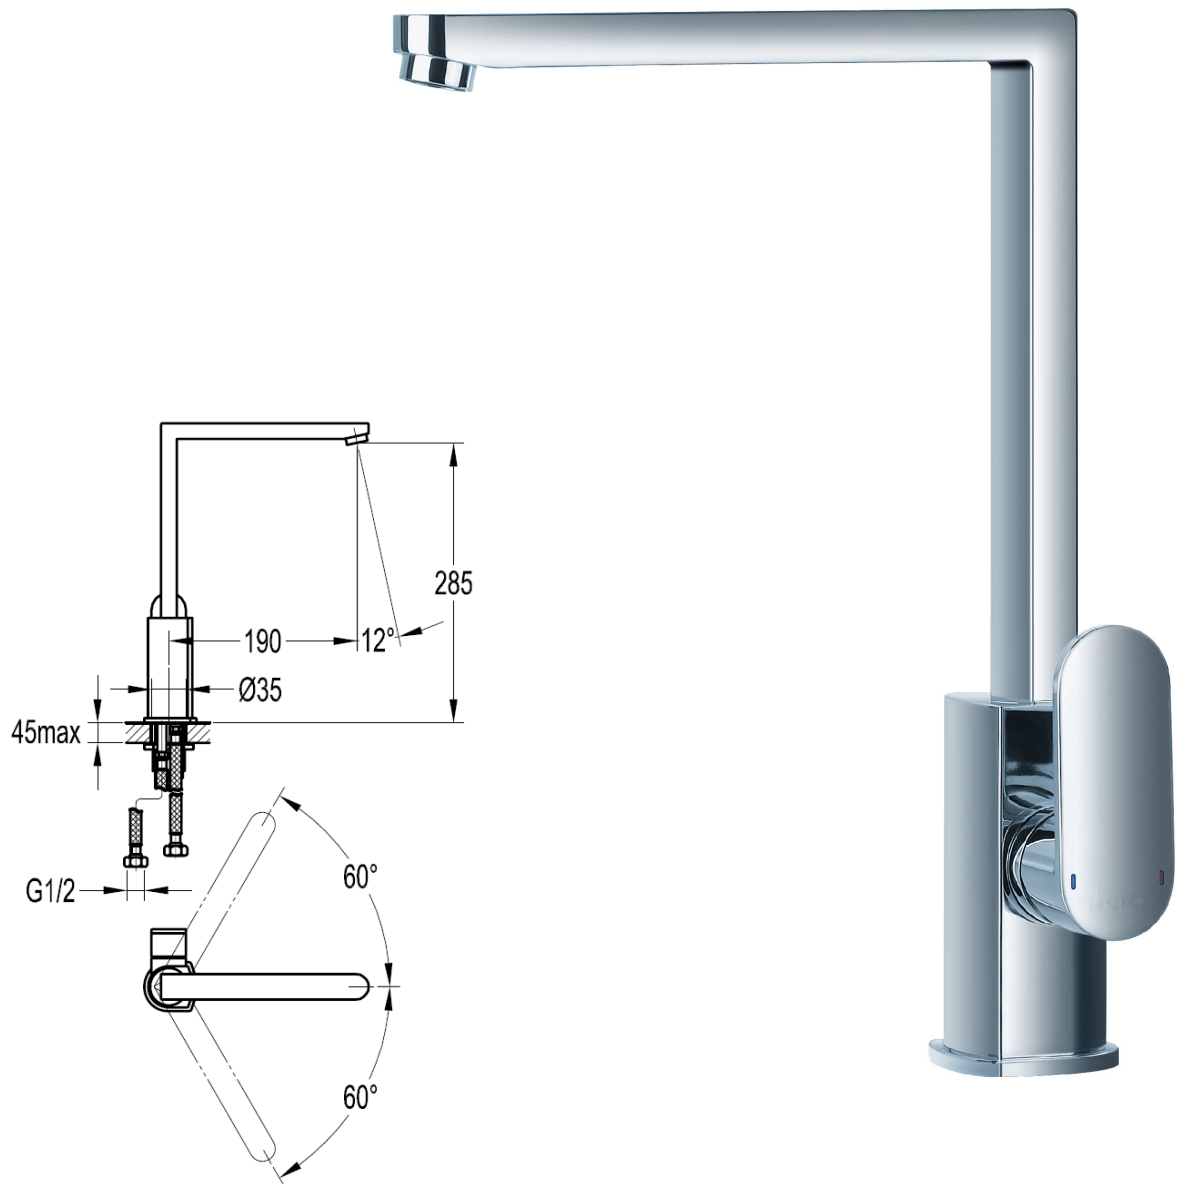

**Medina Kitchen Sink Mixer**

Product Code 100171

- **Monobloc Single Lever Swivel Sink Mixer**
- **Cast Brass Body**
- **Brass Handle**
- **Full Aerator**
- **Supplied with Flexible Hoses, connector kit and accessories**