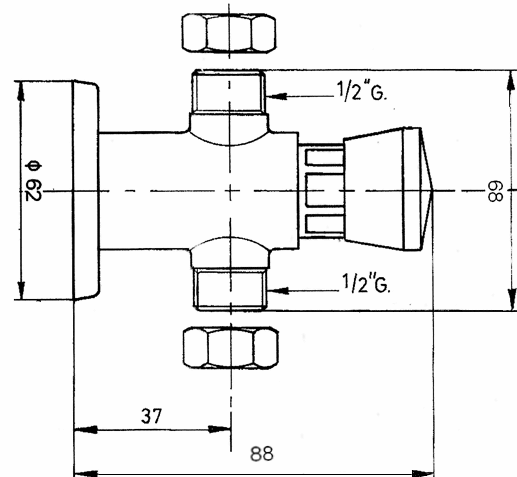

Time Flow Control - Exposed

Product Code 100123

- **Non Concussive Time Flow Control - Concealed**
- **Solid Brass Construction**
- **Water Saving**
- **Closes Automatically**
- **Simple Operation**
- **Highly Polished Chrome Finish**
- **15mm Compression Connections.**