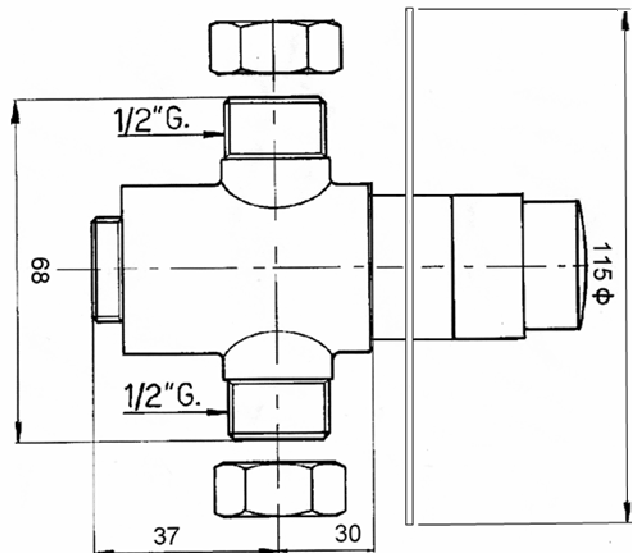

Non Concussive Time Flow Control - Concealed Product Code 100122

- **Non Concussive Time Flow Control - Concealed**
- **Solid Brass Construction**
- **Water Saving**
- **Closes Automatically**
- **Simple Operation**
- **Highly Polished Chrome Finish**
- **15mm Compression Connections.**